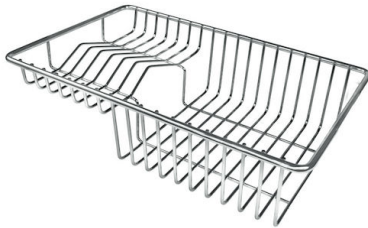

Deep bowls This bowls reach an important depth, over 20 cm, thanks to the advanced production technology, that can be offer great capiciency and practicity in all the washing operations.

Diamond-shape bottom The draining of water is an important feature in a sink, and it's always taken good care of in Foster products. In the bent-welded sinks, which would have a flat bottom, the proper draining is guaranteed by the elegant beveling, which helps the water flow.

Squared bowls - 0/9 radius The square bowls of Foster have perfectly squared vertical edges, while those on the bottom have a small radius of 9 mm that facilitates cleaning operations.

TECHNICAL DATA

Lavello serie Quadra cod. 1218/050

OPTIONAL ACCESSORIES

Glass chopping board
8631 300

HDPE Chopping board
8657 001

HPDE Twin chopping board
8644 101

Stainless steel plate rack
8100 303

* only in combination with the accessory
8644 101

Stainless steel plate rack
8100 201

White bowl
8153 100

Black grid
8100 617

**Graters kit with ring-holder and
food collection tray**

8159 101

* only in combination with the accessory
8644 101

**Iroko-wood sliding chopping board
with stainless steel colander**