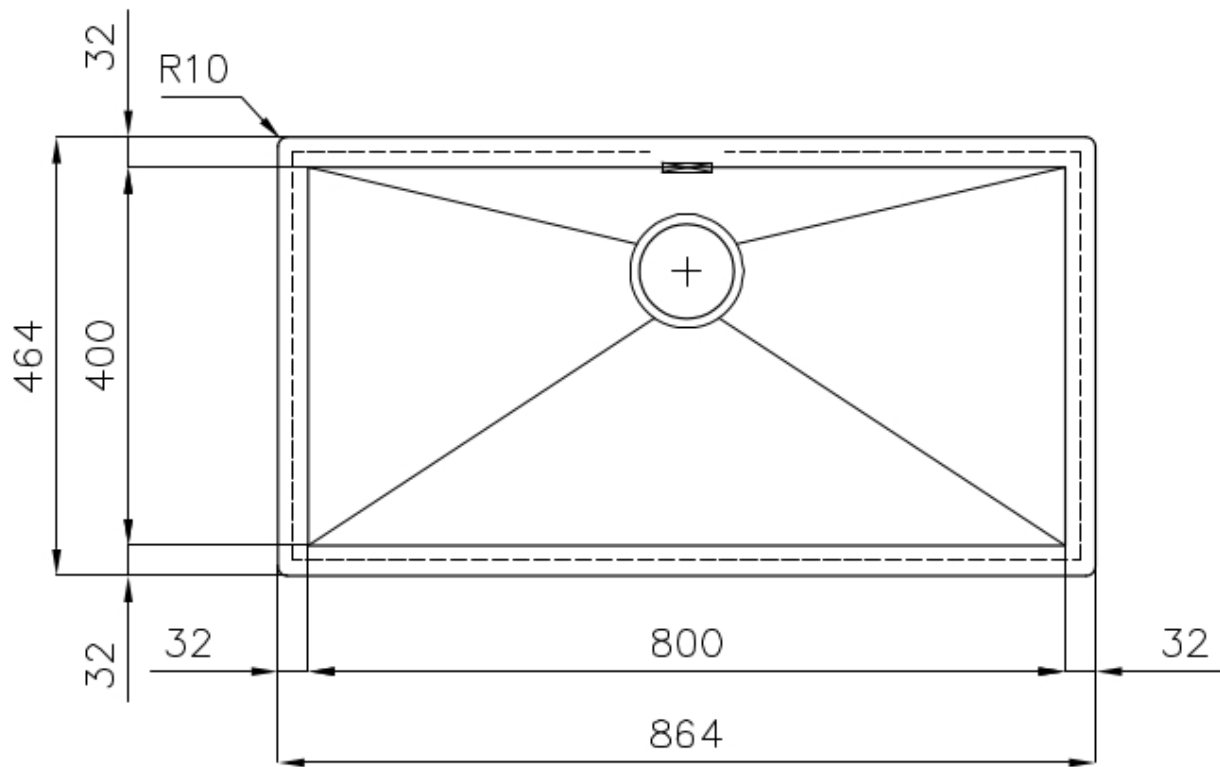

Base 90 cm

Dimensions 864x464 mm

Standard fittings Fixing hooks, gasket, drain, overflow and siphon, boxed packing

Mixer holes No standard holes

Built-in hole View technical data sheet

Drainer No

Width 86 cm

Bowl dimension 800 x 400 mm

Number of bowls 1 bowl

Waste fitting 3,5" drain

FEATURES

Basket 3,5" waste fitting The drain is equipped with a large 3.5" drain, with the practical basket cap that prevents the discharge of solid parts.

Deep bowls This bowls reach an important depth, over 20 cm, thanks to the advanced production technology, that can be offer great capiciency and practicity in all the washing operations.

Diamond-shape bottom The draining of water is an important feature in a sink, and it's always taken good care of in Foster products. In the bent-welded sinks, which would have a flat bottom, the proper draining is guaranteed by the elegant beveling, which helps the water flow.

Squared bowls - 0/9 radius The square bowls of Foster have perfectly squared vertical edges, while those on the bottom have a small radius of 9 mm that facilitates cleaning operations.

TECHNICAL DATA

Lavello serie Quadra cod. 1218/050