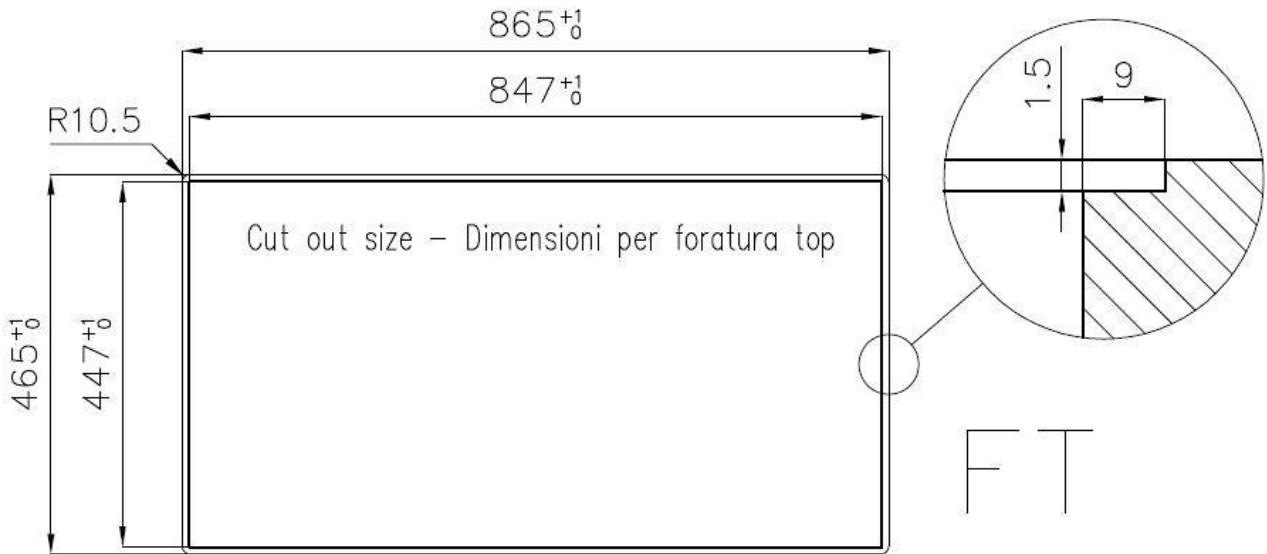

Base 90 cm

Dimensions 864x464 mm

Standard fittings Fixing hooks, gasket, drain, overflow and siphon, boxed packing

Mixer holes No standard holes

Built-in hole View technical data sheet

Drainer No

Width 86 cm

Bowl dimension 800 x 400 mm

Number of bowls 1 bowl

Waste fitting 3,5" drain

FEATURES

Basket 3,5" waste fitting The drain is equipped with a large 3.5" drain, with the practical basket cap that prevents the discharge of solid parts.

High thickness 1mm thick steel. A significant thickness, which guarantees the maximum sturdiness and durability.

Perimetral overflow The overflow is always a security on the Foster sinks that prevents the overflow of water in case of oversights. The perimeter drain solution improves aesthetics thanks to its square and essential shape.

Squared bowls - 0/9 radius The square bowls of Foster have perfectly squared vertical edges, while those on the bottom have a small radius of 9 mm that facilitates cleaning operations.

TECHNICAL DATA

Lavello serie Quadra cod. 1218/050