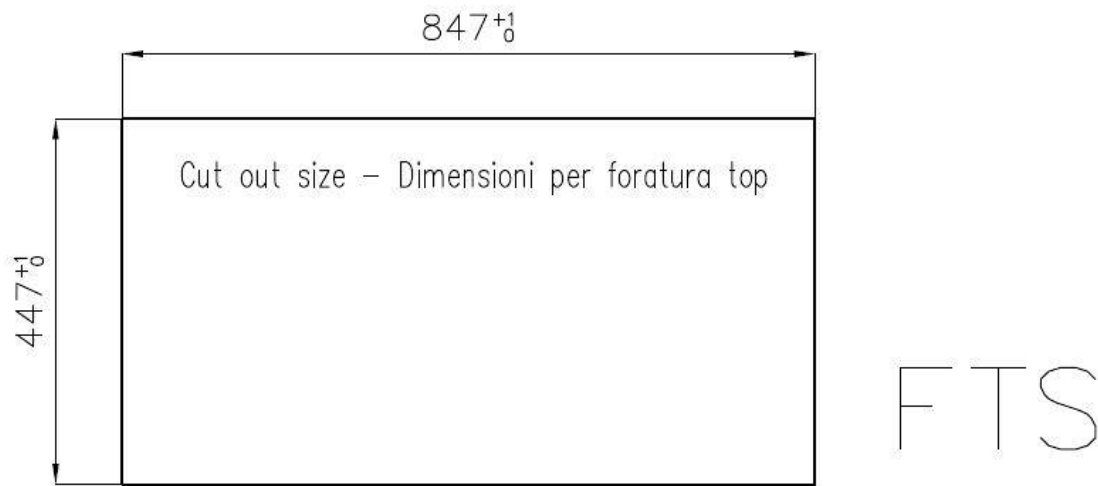

Base 90 cm

Dimensions 864x464 mm

Standard fittings Fixing hooks, gasket, drain, overflow and siphon, boxed packing

Mixer holes No standard holes

Built-in hole View technical data sheet

Drainer No

Width 86 cm

High thickness 1mm thick steel. A significant thickness, which guarantees the maximum sturdiness and durability.

Perimetral overflow The overflow is always a security on the Foster sinks that prevents the overflow of water in case of oversights. The perimeter drain solution improves aesthetics thanks to its square and essential shape.

Squared bowls - 0/9 radius The square bowls of Foster have perfectly squared vertical edges, while those on the bottom have a small radius of 9 mm that facilitates cleaning operations.

TECHNICAL DATA

Lavello serie Quadra cod. 1218/050