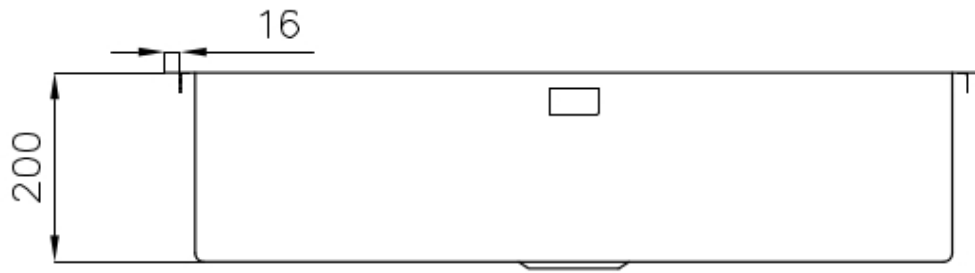

Bowl dimension 800 x 400 mm

Number of bowls 1 bowl

Waste fitting 3,5" drain

FEATURES

Basket 3,5" waste fitting The drain is equipped with a large 3.5" drain, with the practical basket cap that prevents the discharge of solid parts.

Deep bowls This bowls reach an important depth, over 20 cm, thanks to the advanced production technology, that can be offer great capiciency and practicity in all the washing operations.

Diamond-shape bottom The draining of water is an important feature in a sink, and it's always taken good care of in Foster products. In the bent-welded sinks, which would have a flat bottom, the proper draining is guaranteed by the elegant beveling, which helps the water flow.

High thickness 1mm thick steel. A significant thickness, which guarantees the maximum sturdiness and durability.

Perimetral overflow The overflow is always a security on the Foster sinks that prevents the overflow of water in case of oversights. The perimeter drain solution improves aesthetics thanks to its square and essential shape.

Squared bowls - 0/9 radius The square bowls of Foster have perfectly squared vertical edges, while those on the bottom have a small radius of 9 mm that facilitates cleaning operations.

TECHNICAL DATA

Lavello serie Quadra cod. 1218/050